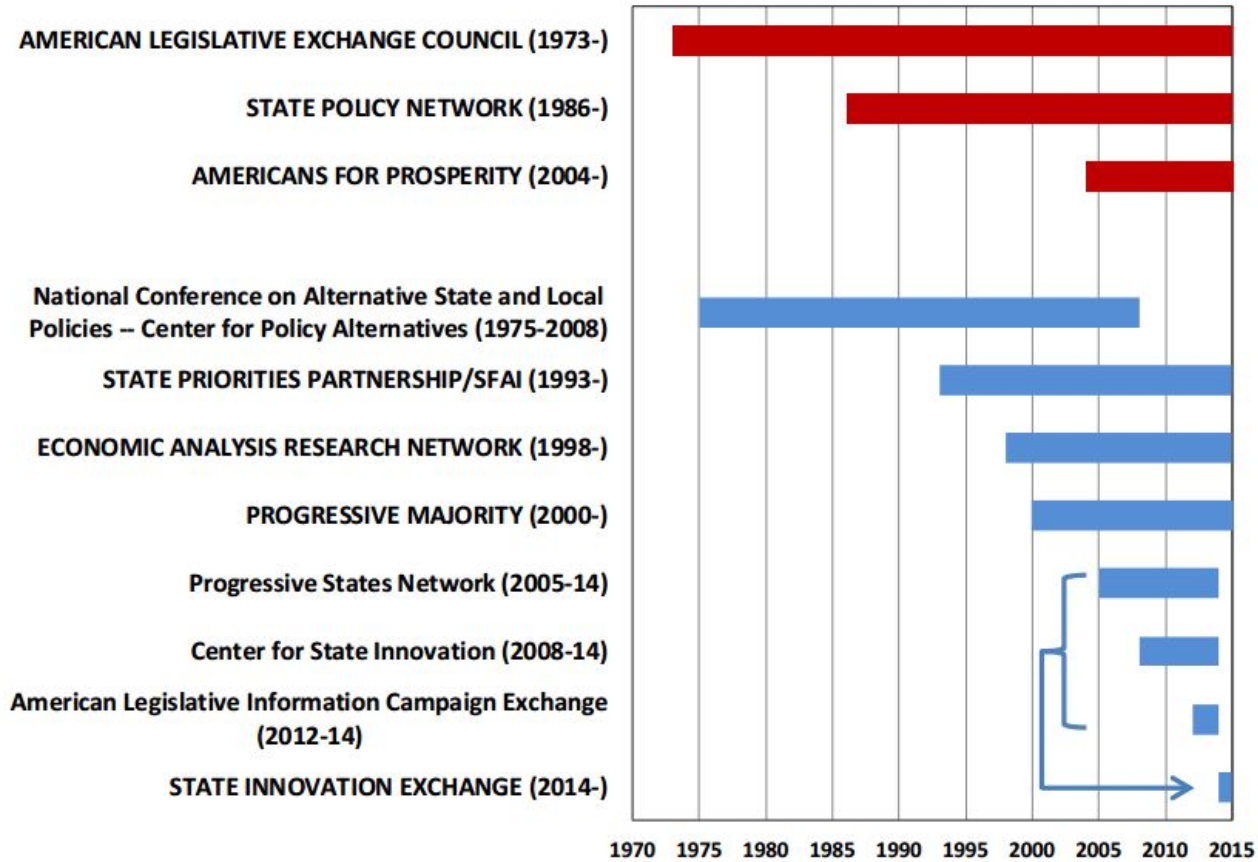

CONSERVATIVE AND PROGRESSIVE TRANS-STATE POLICY NETWORKS

ALL CAPS = organizations still in existence.